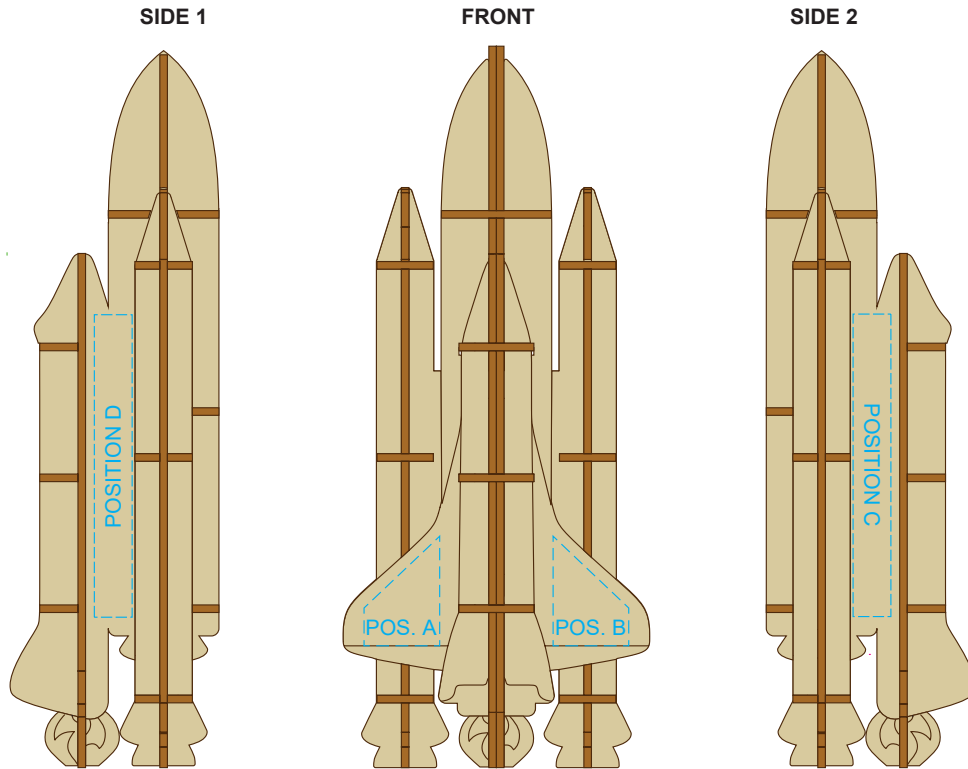

Blue Line = Safe area for Artwork

Customisable Colour Groups

100% of Actual Artwork Print Area

BRANDING SPECIFICATION - Rocket Ship Wooden Model - 124051

Each colour group can be customised to any single colour. Please provide CMYK / PMS values (close matched) for each colour group or specify if solid colour fill is not required. The product is provided flat packed in a cardboard sleeve with assembly instructions.

50% of Actual Size
Screen Print (One Colour)

Up to a 2mm tolerance is expected for alignment of the printed artwork against the engraved lines. Slight inconsistencies are to be considered acceptable if the artwork is printed over an engraved line.

Blue Line = Safe area for Artwork

100% of Actual Artwork Print Area

BRANDING SPECIFICATION - Rocket Ship Wooden Model - 124051

This product is made from natural wood, therefore some slight colour variation are considered acceptable. The product is provided flat packed in a cardboard sleeve with assembly instructions.

50% of Actual Size
Laser Engraving

This product is a natural material, please allow for variances in grain pattern and engraving colour. Up to a 2mm tolerance is expected for alignment of the printed artwork against the engraved lines. Slight inconsistencies are to be considered acceptable if the artwork is printed over an engraved line.