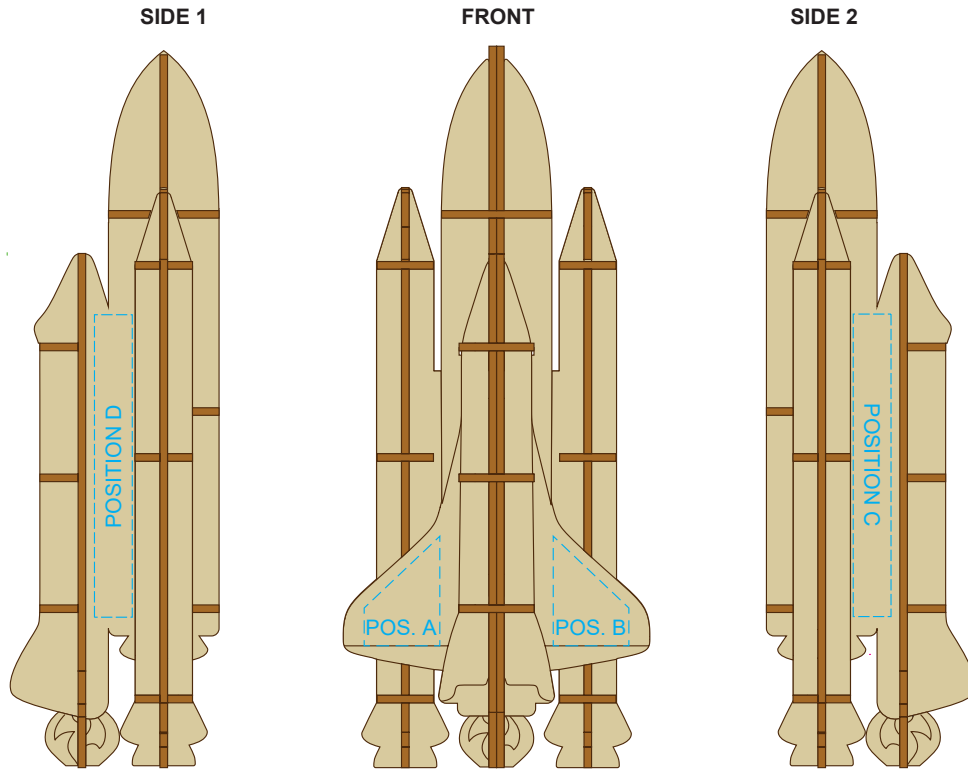

50% of Actual Size
Direct Digital

Up to a 2mm tolerance is expected for alignment of the printed artwork against the engraved lines. Slight inconsistencies are to be considered acceptable if the artwork is printed over an engraved line.

Blue Line = Safe area for Artwork

Customisable Colour Groups

100% of Actual Artwork Print Area

BRANDING SPECIFICATION - Rocket Ship Wooden Model - 124051

Each colour group can be customised to any single colour. Please provide CMYK / PMS values (close matched) for each colour group or specify if solid colour fill is not required. The product is provided flat packed in a cardboard sleeve with assembly instructions.

50% of Actual Size
Screen Print (One Colour)

Up to a 2mm tolerance is expected for alignment of the printed artwork against the engraved lines. Slight inconsistencies are to be considered acceptable if the artwork is printed over an engraved line.

Blue Line = Safe area for Artwork

100% of Actual Artwork Print Area

BRANDING SPECIFICATION - Rocket Ship Wooden Model - 124051

This product is made from natural wood, therefore some slight colour variation are considered acceptable. The product is provided flat packed in a cardboard sleeve with assembly instructions.