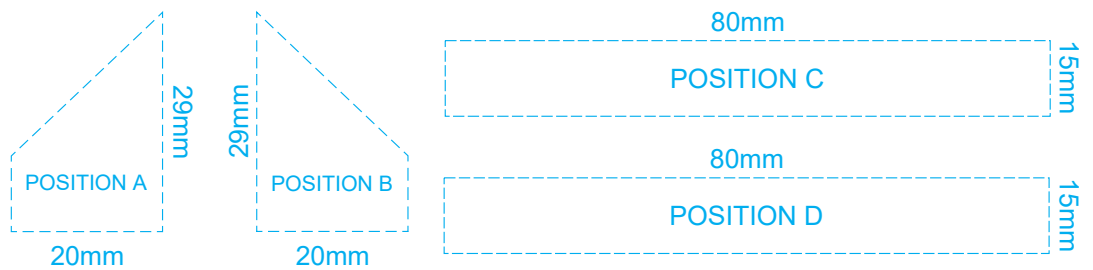

50% of Actual Size
Direct Digital

Up to a 2mm tolerance is expected for alignment of the printed artwork against the engraved lines. Slight inconsistencies are to be considered acceptable if the artwork is printed over an engraved line.

Blue Line = Safe area for Artwork

Customisable Colour Groups

100% of Actual Artwork Print Area

BRANDING SPECIFICATION - Rocket Ship Wooden Model - 124051

Each colour group can be customised to any single colour. Please provide CMYK / PMS values (close matched) for each colour group or specify if solid colour fill is not required. The product is provided flat packed in a cardboard sleeve with assembly instructions.

50% of Actual Size
Screen Print (One Colour)

Up to a 2mm tolerance is expected for alignment of the printed artwork against the engraved lines. Slight inconsistencies are to be considered acceptable if the artwork is printed over an engraved line.

50% of Actual Size
Laser Engraving

This product is a natural material, please allow for variances in grain pattern and engraving colour. Up to a 2mm tolerance is expected for alignment of the printed artwork against the engraved lines. Slight inconsistencies are to be considered acceptable if the artwork is printed over an engraved line.