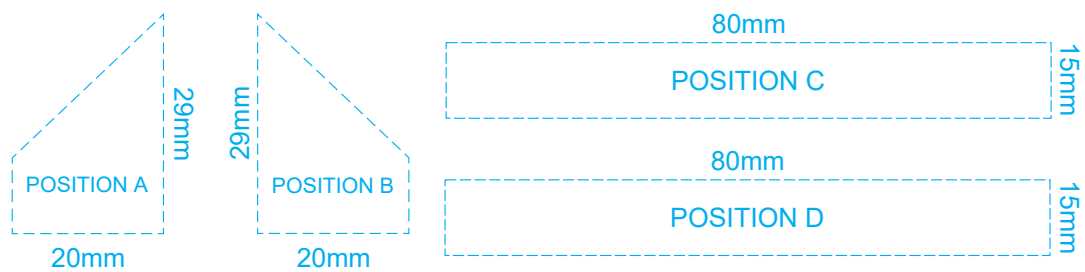

BRANDING SPECIFICATION - Rocket Ship Wooden Model - 124051

This product is made from natural wood, therefore some slight colour variation are considered acceptable. The product is provided flat packed in a cardboard sleeve with assembly instructions.