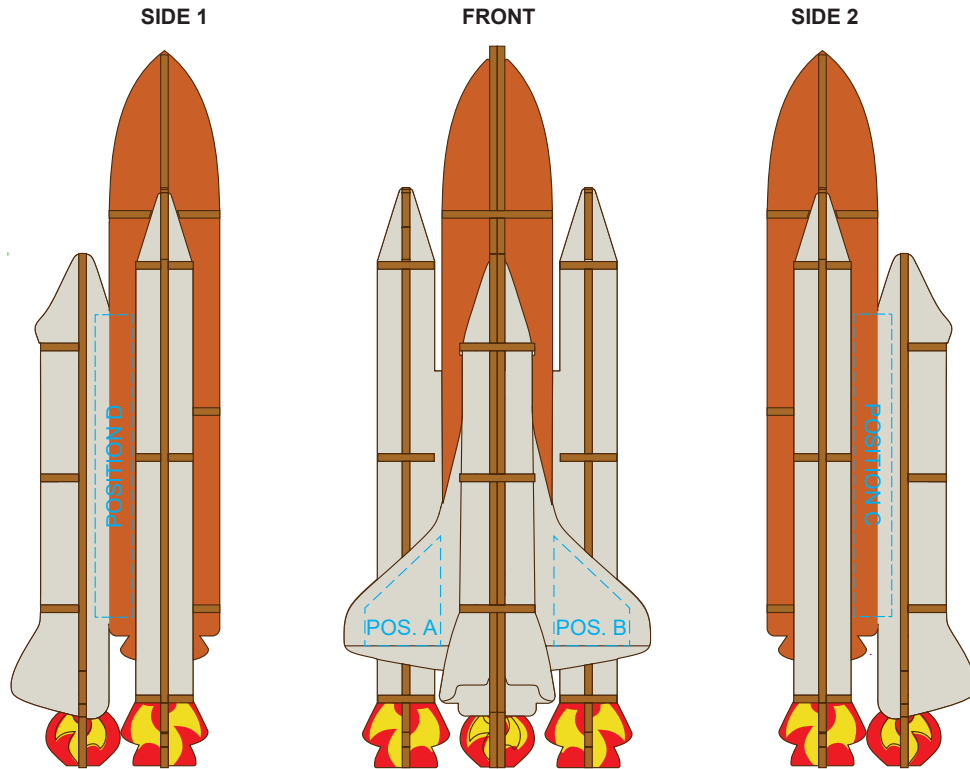

50% of Actual Size
Direct Digital

Up to a 2mm tolerance is expected for alignment of the printed artwork against the engraved lines. Slight inconsistencies are to be considered acceptable if the artwork is printed over an engraved line.

Blue Line = Safe area for Artwork

Customisable Colour Groups

100% of Actual Artwork Print Area

BRANDING SPECIFICATION - Rocket Ship Wooden Model - 124051

Each colour group can be customised to any single colour. Please provide CMYK / PMS values (close matched) for each colour group or specify if solid colour fill is not required. The product is provided flat packed in a cardboard sleeve with assembly instructions.

50% of Actual Size
Screen Print (One Colour)

Up to a 2mm tolerance is expected for alignment of the printed artwork against the engraved lines. Slight inconsistencies are to be considered acceptable if the artwork is printed over an engraved line.

Blue Line = Safe area for Artwork

100% of Actual Artwork Print Area

BRANDING SPECIFICATION - Rocket Ship Wooden Model - 124051

This product is made from natural wood, therefore some slight colour variation are considered acceptable. The product is provided flat packed in a cardboard sleeve with assembly instructions.