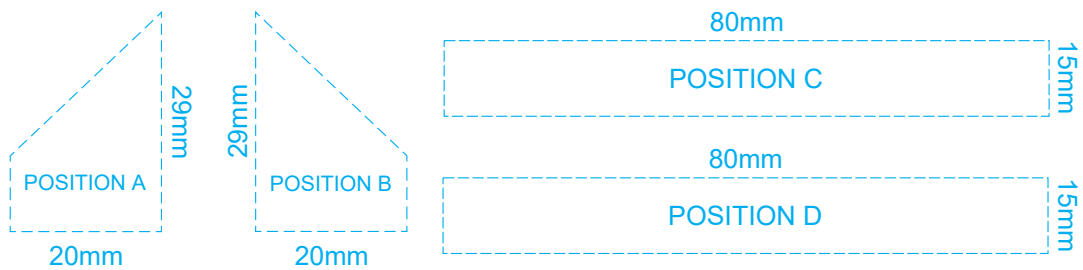

50% of Actual Size
Screen Print (One Colour)

Up to a 2mm tolerance is expected for alignment of the printed artwork against the engraved lines. Slight inconsistencies are to be considered acceptable if the artwork is printed over an engraved line.

Blue Line = Safe area for Artwork

100% of Actual Artwork Print Area

BRANDING SPECIFICATION - Rocket Ship Wooden Model - 124051

This product is made from natural wood, therefore some slight colour variation are considered acceptable. The product is provided flat packed in a cardboard sleeve with assembly instructions.

50% of Actual Size
Laser Engraving

This product is a natural material, please allow for variances in grain pattern and engraving colour. Up to a 2mm tolerance is expected for alignment of the printed artwork against the engraved lines. Slight inconsistencies are to be considered acceptable if the artwork is printed over an engraved line.

Blue Line = Safe area for Artwork

 Laser engraves to a natural etch

100% of Actual Artwork Print Area

BRANDING SPECIFICATION - Rocket Ship Wooden Model - 124051

This product is made from natural wood, therefore some slight colour variation are considered acceptable. The product is provided flat packed in a cardboard sleeve with assembly instructions.